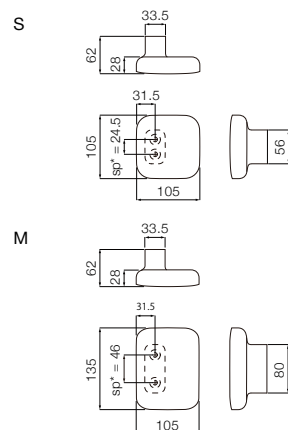

2023 Price List

Pull Handle

Code	Size(mm)	Pitch (mm)	Material	Price FOB	Weight (g/1P)
KT01PH434	W39 H434 D72	400	Oak · Cherry · Walnut	¥55,000	450
KT01PH434	W39 H434 D72	400	Black stain	¥62,500	450
KT01PH434	W39 H434 D72	400	Japanese indigo	Estimate	450
KT01PH600	W39 H600 D72	566	Oak · Cherry · Walnut	¥73,000	550
KT01PH600	W39 H600 D72	566	Black stain	¥83,000	550
KT01PH600	W39 H600 D72	566	Japanese indigo	Estimate	550

Pull Plate

Code	Size(mm)	Pitch (mm)	Material	Price FOB	Weight (g/1P)
KT01PP105	W105 H105 D62	24.5	Oak · Cherry · Walnut	¥36,000	325
KT01PP105	W105 H105 D62	24.5	Black stain	¥41,000	325
KT01PP105	W105 H105 D62	24.5	Japanese indigo	Estimate	325
KT01PP135	W105 H135 D62	46	Oak · Cherry · Walnut	¥48,000	375
KT01PP135	W105 H135 D62	46	Black stain	¥55,000	375
KT01PP135	W105 H135 D62	46	Japanese indigo	Estimate	375

Lever Handle

Code	Size(mm)	Pitch (mm)	Material	Price FOB	Weight (g/1P)
KT01LH105	W105 H32 D70		Oak · Cherry · Walnut	¥36,000	150
KT01LH105	W105 H32 D70		Black stain	¥41,000	150
KT01LH105	W105 H32 D70		Japanese indigo	Estimate	150
KT01LH130	W130 H32 D70		Oak · Cherry · Walnut	¥36,000	150
KT01LH130	W130 H32 D70		Black stain	¥41,000	150
KT01LH130	W130 H32 D70		Japanese indigo	Estimate	150

Price of door handles is 1 pair for inside and outside of the door.

Internal lock mechanism for Lever handle is not included.