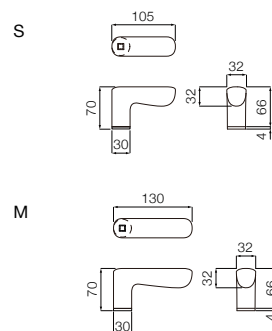

2023 Price List

Pull Handle

Code	Size(mm)	Pitch (mm)	Material	Price FOB	Weight (g/1P)
KT01PH434	W39 H434 D72	400	Oak · Cherry · Walnut	¥55,000	450
KT01PH434	W39 H434 D72	400	Black stain	¥62,500	450
KT01PH434	W39 H434 D72	400	Japanese indigo	Estimate	450
KT01PH600	W39 H600 D72	566	Oak · Cherry · Walnut	¥73,000	550
KT01PH600	W39 H600 D72	566	Black stain	¥83,000	550
KT01PH600	W39 H600 D72	566	Japanese indigo	Estimate	550

Pull Plate

Code	Size(mm)	Pitch (mm)	Material	Price FOB	Weight (g/1P)
KT01PP105	W105 H105 D62	24.5	Oak · Cherry · Walnut	¥36,000	325
KT01PP105	W105 H105 D62	24.5	Black stain	¥41,000	325
KT01PP105	W105 H105 D62	24.5	Japanese indigo	Estimate	325
KT01PP135	W105 H135 D62	46	Oak · Cherry · Walnut	¥48,000	375
KT01PP135	W105 H135 D62	46	Black stain	¥55,000	375
KT01PP135	W105 H135 D62	46	Japanese indigo	Estimate	375

Lever Handle

Code	Size(mm)	Pitch (mm)	Material	Price FOB	Weight (g/1P)
KT01LH105	W105 H32 D70		Oak · Cherry · Walnut	¥36,000	150
KT01LH105	W105 H32 D70		Black stain	¥41,000	150
KT01LH105	W105 H32 D70		Japanese indigo	Estimate	150
KT01LH130	W130 H32 D70		Oak · Cherry · Walnut	¥36,000	150
KT01LH130	W130 H32 D70		Black stain	¥41,000	150
KT01LH130	W130 H32 D70		Japanese indigo	Estimate	150

Price of door handles is 1 pair for inside and outside of the door.

Internal lock mechanism for Lever handle is not included.